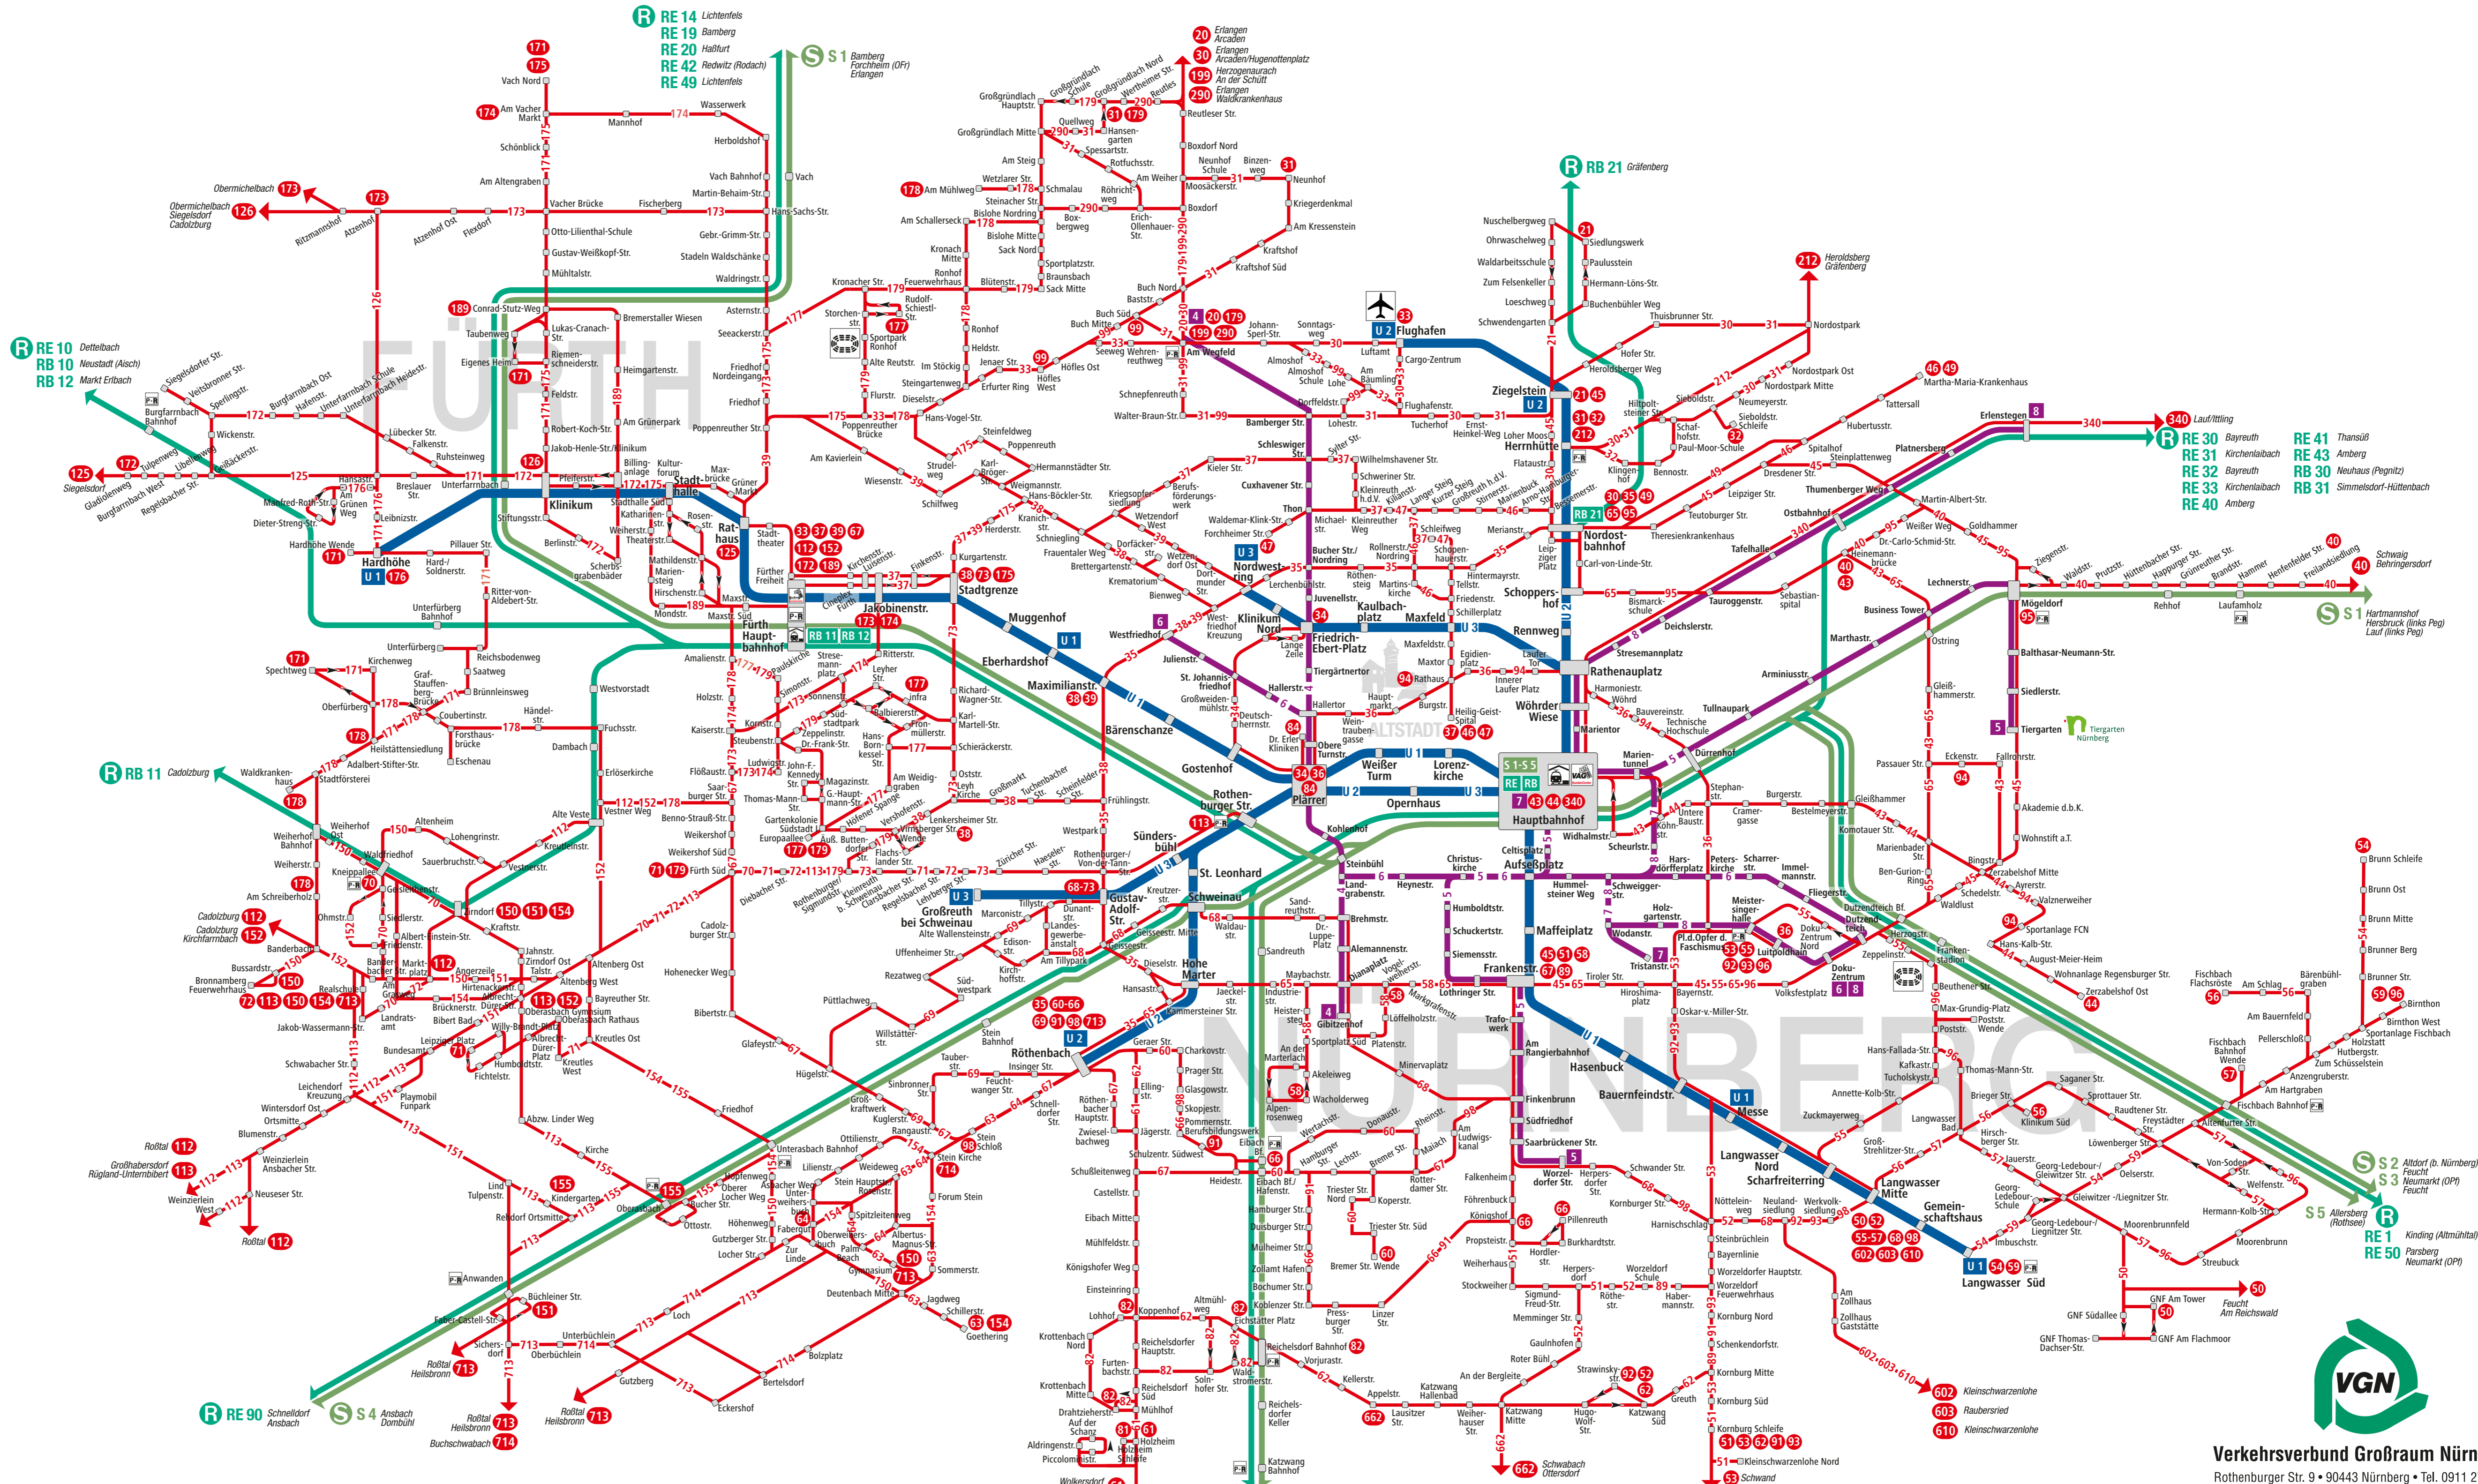

Regional-Bahn

- **RB 10** Nürnberg Hauptbahnhof Sieglodorf Neustadt (Aisch)
- **RB 11** Fürth Hauptbahnhof Cadolzburg
- **RB 12** Nürnberg Hauptbahnhof Sieglodorf Markt Erlbach
- **RB 16** Nürnberg Hauptbahnhof Markt Erlbach
- **RB 21** Nürnberg Nordostbahnhof Gräfenberg
- **RB 30** Nürnberg Hauptbahnhof Hersbruck (rechts Peg) Neuhaus (Pegnitz)
- **RB 31** Nürnberg Hauptbahnhof Neukirchen a.S. Simmsdorf-Hüttenbach

- **Tram 4** Gibitzenhof Am Wegfeld
- **5** Worzeldorfer Straße Tiergarten
- **6** Doku-Zentrum Westfriedhof
- **7** Hauptbahnhof Trisanzstraße
- **8** Doku-Zentrum Erlenstegen

- **U1** Fürth Hardhöhe Langwasser Süd
- **U2** Röthenbach Flughafen
- **U3** Großreuth bei Schweinau Nordwestring

- **Bus** Nah- und Fernverkehr
- **P-R** P+R - Anlage

Unsere Verkehrsnetze finden Sie auch online. Einfach QR-Code scannen oder www.vag.de/verkehrsnetz

Verkehrsverbund Großraum Nürnberg
Rothenburger Str. 9 • 90443 Nürnberg • Tel. 0911 27075-0

Partners and logos: VAG, Regio Bayern, ESTW, infra fürth, DB, OVF, STVB, STADTWERKE, STADTVERKEHR, GPV, GVV, Partner im VGN